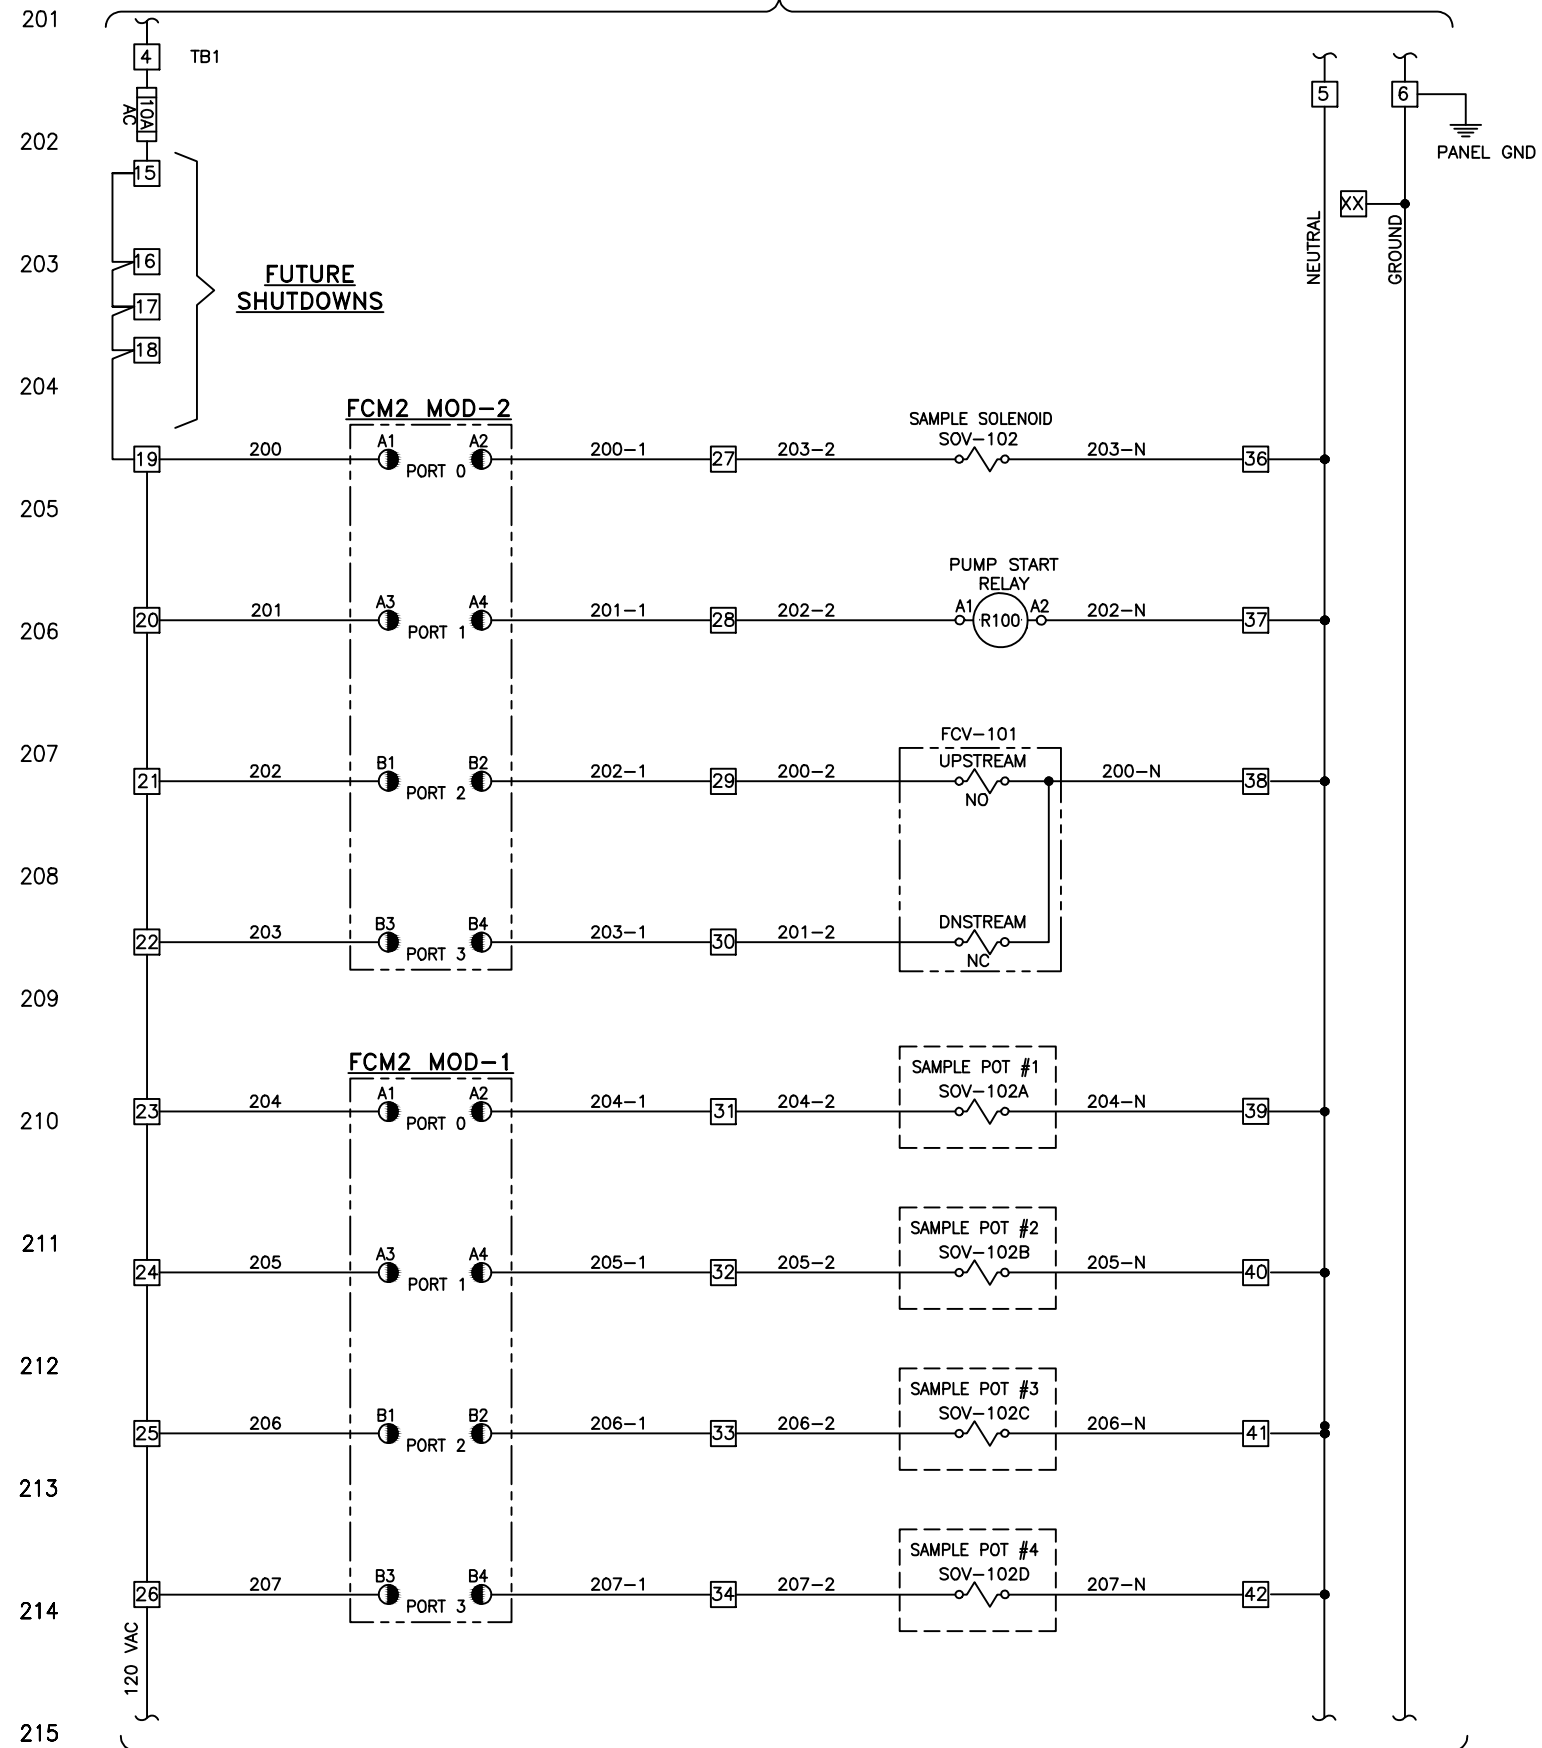

Chemtec Energy Services  
11745 Cude Cemetery Road  
Willis, Texas 77318

LACT SKID  
ELECTRICAL DRAWINGS

CIRCUIT #2  
MULTILOAD CONTROL  
POWER  
CUSTOMER SUPPLIED  
120 VAC

CONTINUED TO SHEET:  
D-118152-E-006

REVISIONS				
No.	REVISION DESCRIPTION	DATE	DWN	CHK
B	ADDED RELAYS	3/15/12	GB	RV

**Chemtec**  
Chemtec Energy Services, Inc.  
11745 Cude Cemetery Road  
Willis, Texas 77318

SCALE		APPROVALS	
DRAWN BY RBV	DATE 06-20-12		
CHECK BY			
4" OFFLOAD LACT SKID ELECTRIAL SCHEMATIC			
SIZE	DRAWING NUMBER	REV	
	D-118152-E-002	1	

COMMUNICATION WIRING

POWER SUPPLY TO FCM II WIRING

TO TBAC(120VAC)  
7(+) & 35(-)  
SEE DRW. 118152-E-002

REVISIONS				
NO.	REVISION DESCRIPTION	DATE	DWN.	CHK.

**Chemtec**

Chemtec Energy Services, Inc.  
11745 Cude Cemetery Road  
Willis, Texas 77318

SCALE		APPROVALS	
DRAWN BY GB	DATE 5/10/12		
CHECK BY			
LACT SKID COMMUNICATION DIAGRAM			
SIZE	DRAWING NUMBER 118152-E-007	REV	1