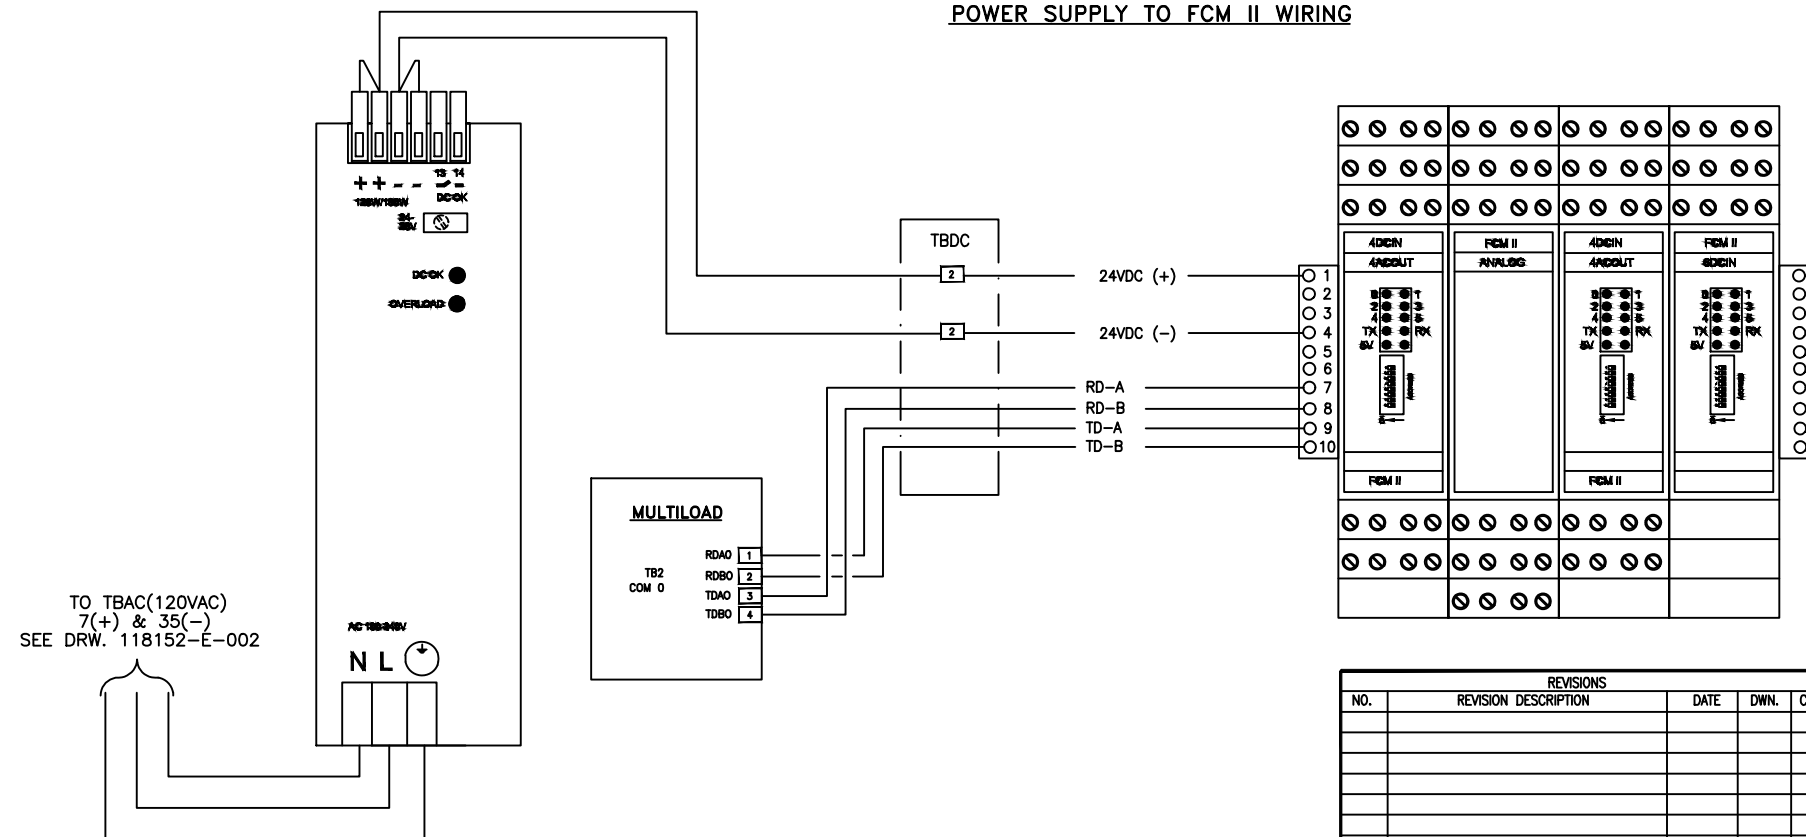

Chemtec Energy Services  
11745 Cude Cemetery Road  
Willis, Texas 77318

LACT SKID  
ELECTRICAL DRAWINGS

CIRCUIT #2  
MULTILOAD CONTROL  
POWER  
CUSTOMER SUPPLIED  
120 VAC

CONTINUED TO SHEET:  
D-118152-E-006

COMMUNICATION WIRING

POWER SUPPLY TO FCM II WIRING

TO TBAC(120VAC)  
7(+) & 35(-)  
SEE DRW. 118152-E-002

REVISIONS				
NO.	REVISION DESCRIPTION	DATE	DWN.	CHK.

**Chemtec**

Chemtec Energy Services, Inc.  
11745 Cude Cemetery Road  
Willis, Texas 77318

SCALE		APPROVALS	
DRAWN BY GB	DATE 5/10/12		
CHECK BY			
LACT SKID COMMUNICATION DIAGRAM			
SIZE	DRAWING NUMBER 118152-E-007	REV	1