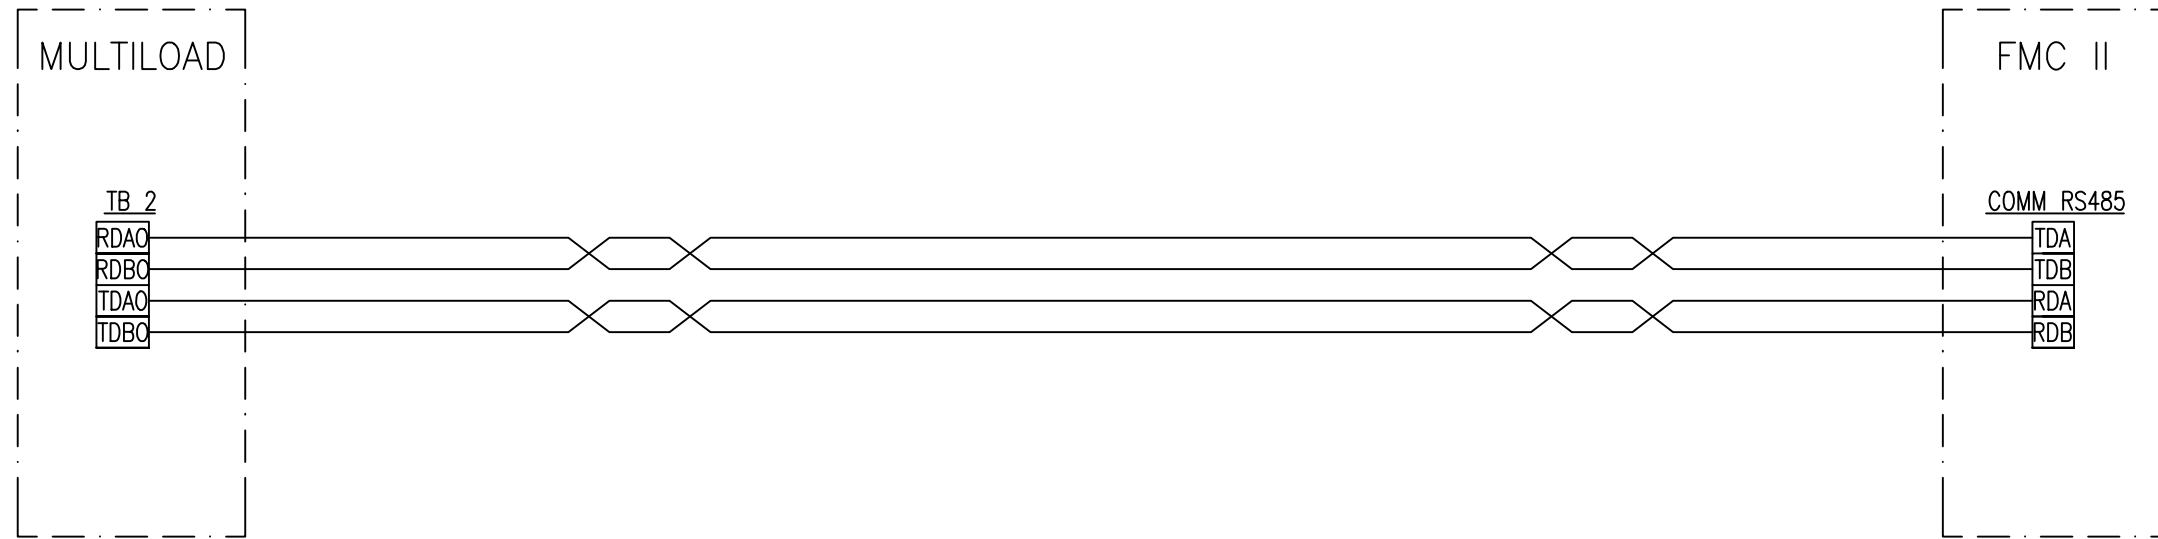

Chemtec Energy Services  
11745 Cude Cemetery Road  
Willis, Texas 77318

LACT SKID  
ELECTRICAL DRAWINGS

CIRCUIT #2  
MULTILOAD CONTROL  
POWER  
CUSTOMER SUPPLIED  
120 VAC

CONTINUED TO SHEET:  
D-118152-E-006

REVISIONS				
No.	REVISION DESCRIPTION	DATE	DWN	CHK
B	ADDED RELAYS	3/15/12	GB	RV

**Chemtec**  
Chemtec Energy Services, Inc.  
11745 Cude Cemetery Road  
Willis, Texas 77318

SCALE		APPROVALS	
DRAWN BY RBV	DATE 06-20-12		
CHECK BY			
4" OFFLOAD LACT SKID ELECTRIAL SCHEMATIC			
SIZE	DRAWING NUMBER	REV	
	D-118152-E-002	1	

COMMUNICATION WIRING

POWER SUPPLY TO FCM II WIRING

TO TBAC(120VAC)  
7(+) & 35(-)  
SEE DRW. 118152-E-002

REVISIONS				
NO.	REVISION DESCRIPTION	DATE	DWN.	CHK.

**Chemtec**

Chemtec Energy Services, Inc.  
11745 Cude Cemetery Road  
Willis, Texas 77318

SCALE		APPROVALS	
DRAWN BY GB	DATE 5/10/12		
CHECK BY			
LACT SKID COMMUNICATION DIAGRAM			
SIZE	DRAWING NUMBER 118152-E-007	REV	1