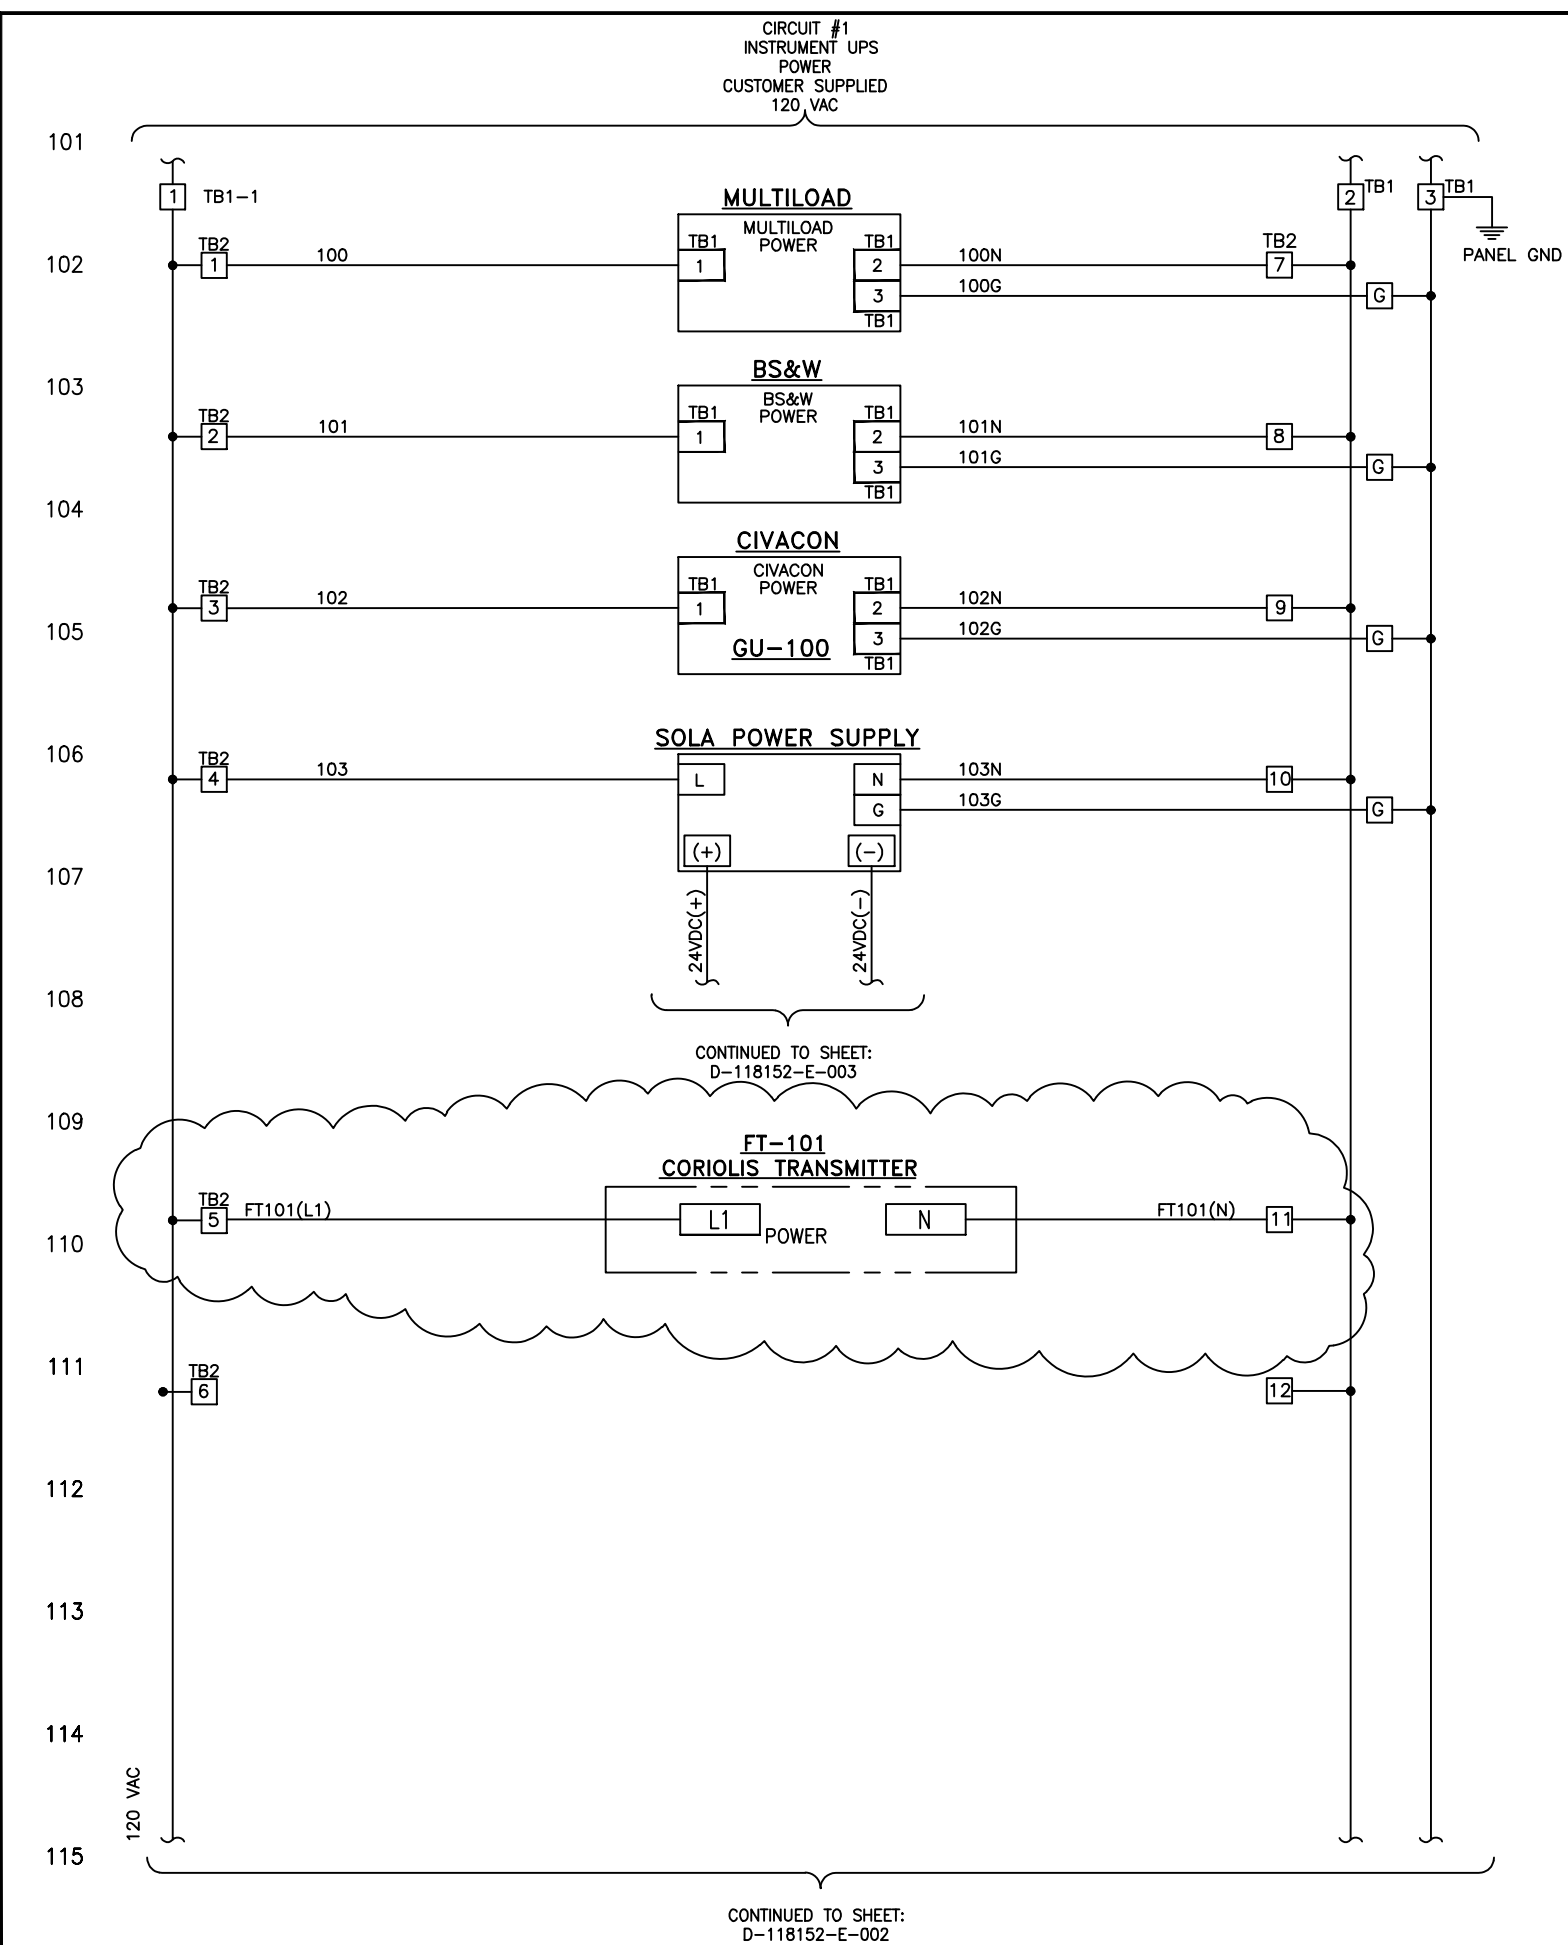

Chemtec Energy Services
11745 Cude Cemetery Road
Willis, Texas 77318

LACT SKID
ELECTRICAL DRAWINGS

REVISIONS				
No.	REVISION DESCRIPTION	DATE	DWN	CHK
B	ADDED RELAYS	3/15/12	GB	RV

Chemtec

Chemtec Energy Services, Inc.
11745 Cude Cemetery Road
Willis, Texas 77318

SCALE		APPROVALS	
DRAWN BY RBV	DATE 06-20-12		
CHECK BY			
4" OFFLOAD LACT SKID ELECTRIAL SCHEMATIC			
SIZE	DRAWING NUMBER D-118152-E-001	REV	1

COMMUNICATION WIRING

POWER SUPPLY TO FCM II WIRING

REVISIONS				
NO.	REVISION DESCRIPTION	DATE	DWN.	CHK.