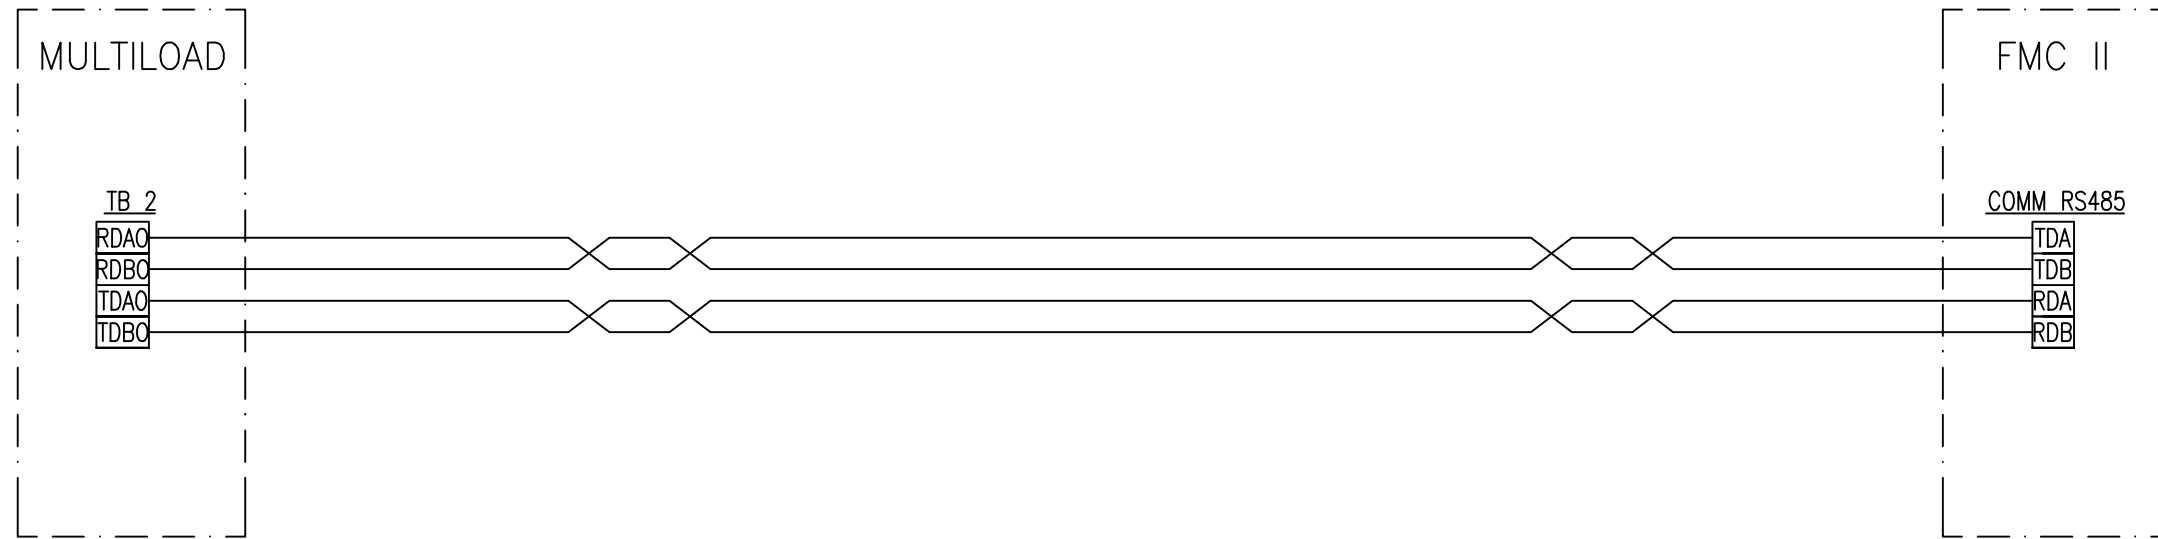

Chemtec Energy Services
11745 Cude Cemetery Road
Willis, Texas 77318

LACT SKID
ELECTRICAL DRAWINGS

REVISIONS				
No.	REVISION DESCRIPTION	DATE	DWN	CHK
B	ADDED RELAYS	3/15/12	GB	RV

Chemtec

Chemtec Energy Services, Inc.
11745 Cude Cemetery Road
Willis, Texas 77318

SCALE		APPROVALS	
DRAWN BY RBV	DATE 06-20-12		
CHECK BY			
4" OFFLOAD LACT SKID ELECTRIAL SCHEMATIC			
SIZE	DRAWING NUMBER D-118152-E-001	REV	1

COMMUNICATION WIRING

POWER SUPPLY TO FCM II WIRING

REVISIONS				
NO.	REVISION DESCRIPTION	DATE	DWN.	CHK.