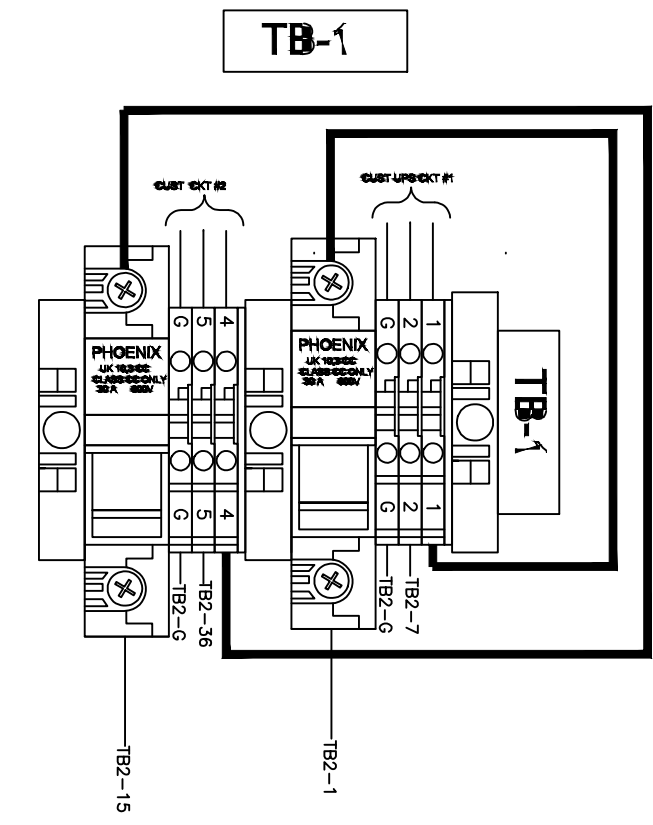

Chemtec Energy Services
11745 Cude Cemetery Road
Willis, Texas 77318

LACT SKID
ELECTRICAL DRAWINGS

REVISIONS				
No.	REVISION DESCRIPTION	DATE	DWN	CHK
B	ADDED RELAYS	3/15/12	GB	RV

Chemtec

Chemtec Energy Services, Inc.
11745 Cude Cemetery Road
Willis, Texas 77318

SCALE		APPROVALS	
DRAWN BY RBV	DATE 06-20-12		
CHECK BY			
4" OFFLOAD LACT SKID ELECTRIAL SCHEMATIC			
SIZE	DRAWING NUMBER D-118152-E-001	REV	1

COMMUNICATION WIRING

POWER SUPPLY TO FCM II WIRING

REVISIONS				
NO.	REVISION DESCRIPTION	DATE	DWN.	CHK.