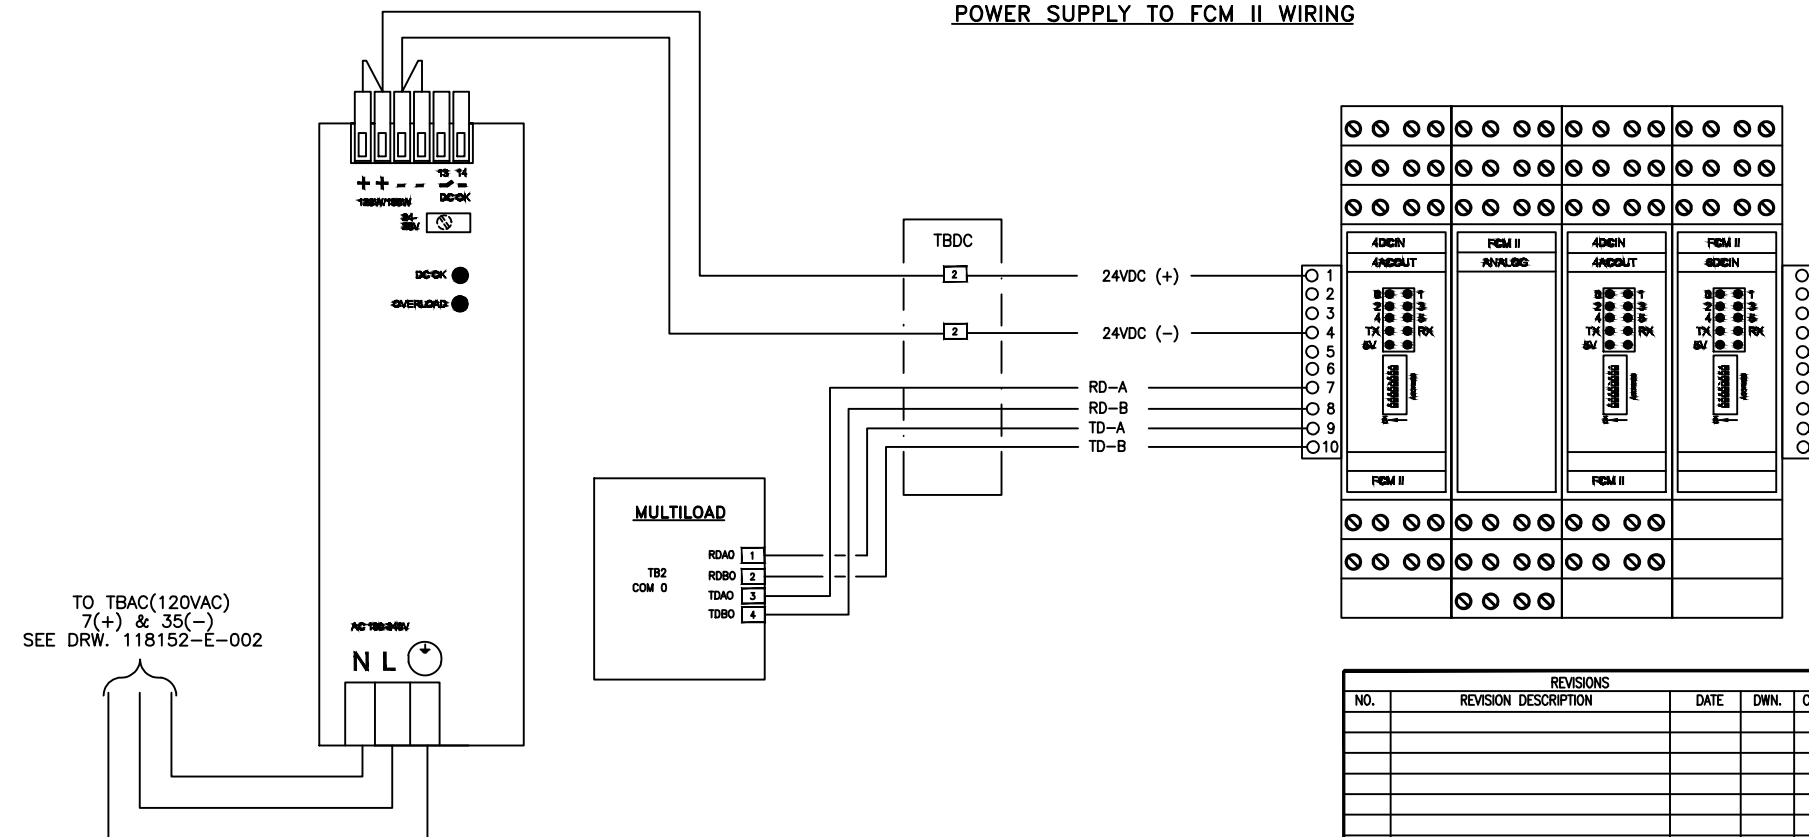

Chemtec Energy Services
11745 Cude Cemetery Road
Willis, Texas 77318

LACT SKID
ELECTRICAL DRAWINGS

REVISIONS				
No.	REVISION DESCRIPTION	DATE	DWN	CHK
B	ADDED RELAYS	3/15/12	GB	RV

Chemtec

Chemtec Energy Services, Inc.
11745 Cude Cemetery Road
Willis, Texas 77318

SCALE		APPROVALS	
DRAWN BY RBV	DATE 06-20-12		
CHECK BY			
4" OFFLOAD LACT SKID ELECTRIAL SCHEMATIC			
SIZE	DRAWING NUMBER D-118152-E-001	REV	1

COMMUNICATION WIRING

POWER SUPPLY TO FCM II WIRING

REVISIONS				
NO.	REVISION DESCRIPTION	DATE	DWN.	CHK.